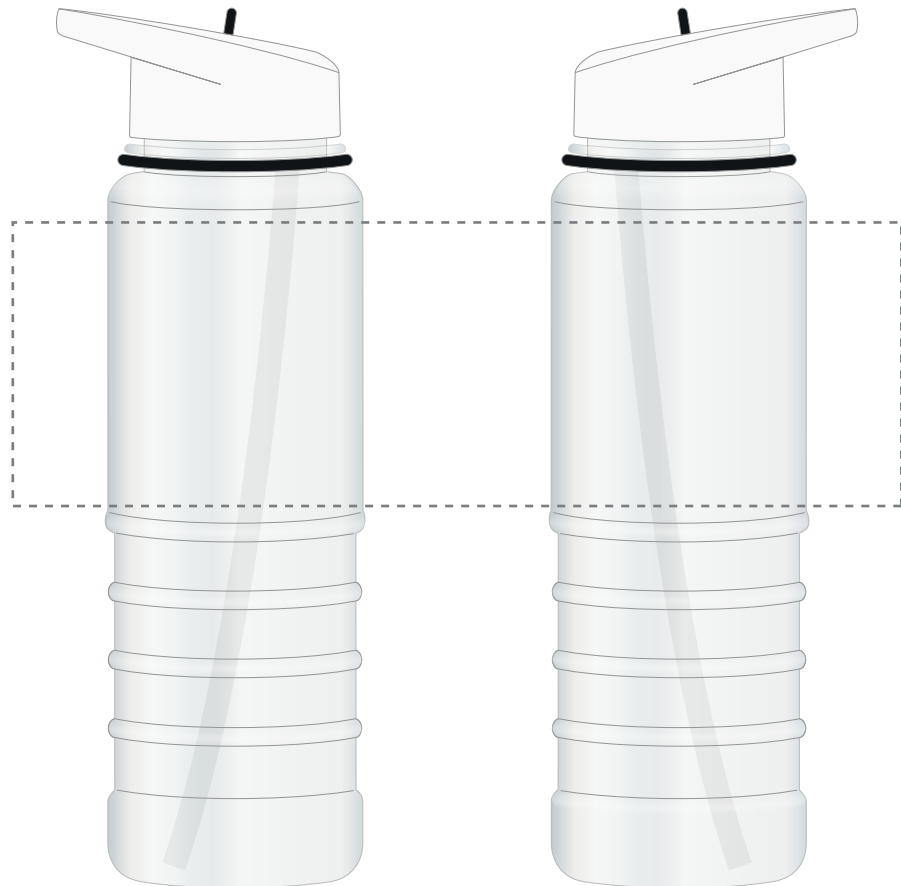

Your Ref:
Our Ref:

Quantity:
Version: 1

Product Code: MG9606
Product Colour: BLACK

PRINTING CONCERNS:

We stock this item in the following colours

**PANTONE REFERENCE(S)**

 Full colour printing

ARTWORK SCALE 50%

LOGOS WILL BE DIRECTLY OPPOSITE
LOGOS WILL NOT BE DIRECTLY OPPOSITE

Product Image for visualisation
- colours may vary

The dashed line is to demonstrate print area and will not appear on your printed item